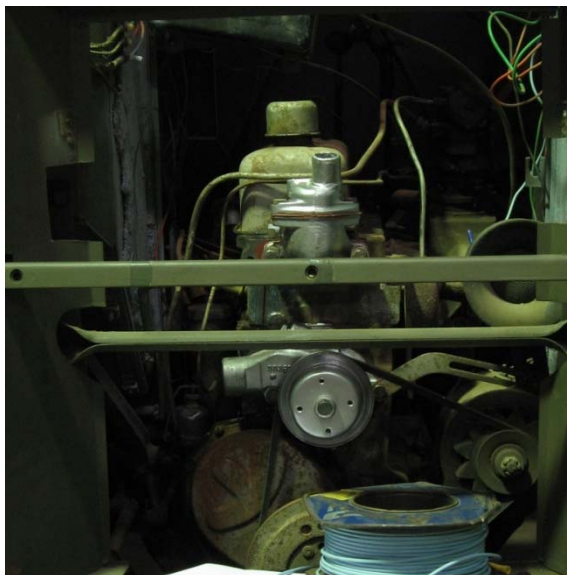

Tractor Full Tracked Heavy, Caterpillar D8H Armoured - STAR WARS

This engineer Milenium Falcon has now sped to the Strarch hanger where it is on display for the universe to see. For operation; the operator looked through a series of angled mittors mounted in the top section of the cabin. This unit was effectively utilised for a period of 25 years clearing selected ranges in QLD, NSW and WA. *Plenty of force with this one!*

Have a guess! – More to follow on this one

A future project

What do you get when you combine a cow, crawler tracks and a steel platform? Similar to the picture on the left of page, you will have wait and see – should be interesting!